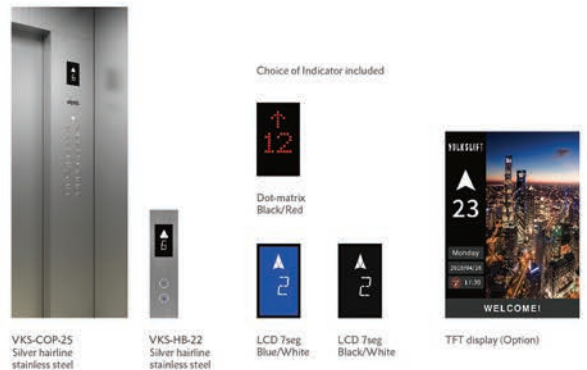

Operating panels | *Bedienpaneele*

VKS-COP-25
Silver hairline stainless steel

VKS-HB-22
Silver hairline stainless steel

LCD Tag
Blue/White

LCD Tag
Black/White

TFT display (Option)