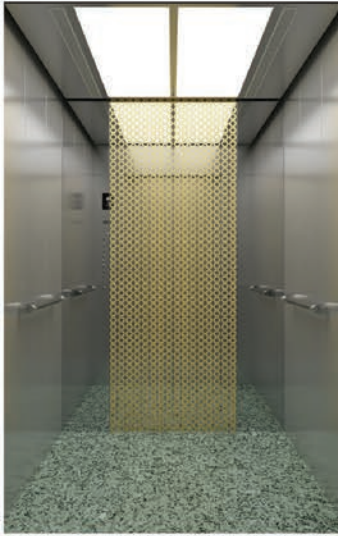

VOLKSLIFT CYBER

Car decoration | Kabinengestaltung

VKS-K-23

Volkslift GmbH
An der Schanz 2
50735 Cologne
Germany
Tel. +49 221 957 54 238
info@volkslift.de

Copyright Volkslift, Cyber 2018a