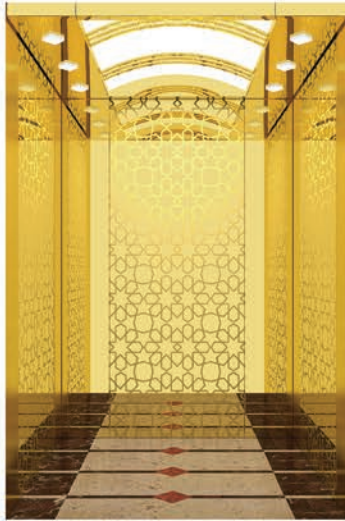

VKS-K-150

Volkslift GmbH
An der Schanz 2
50735 Cologne
Germany
Tel. +49 221 957 54 238
info@volkslift.de

Copyright Volkslift, Calife 2018a