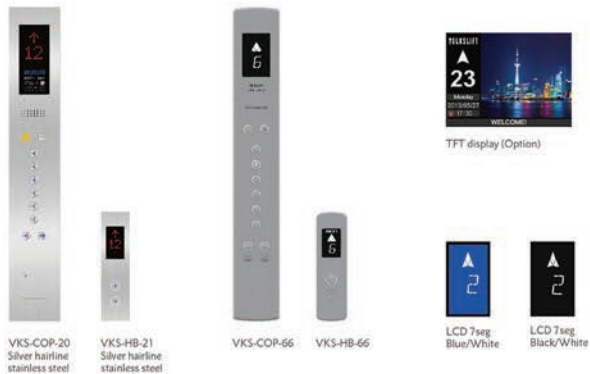

Operating panels | Bedienpaneele

VKS-COP-20
Silver hairline
stainless steel

VKS-HB-21
Silver hairline
stainless steel

VKS-COP-66

VKS-HB-66

TFT display (Option)

LCD 7seg
Blue/White

LCD 7seg
Black/White