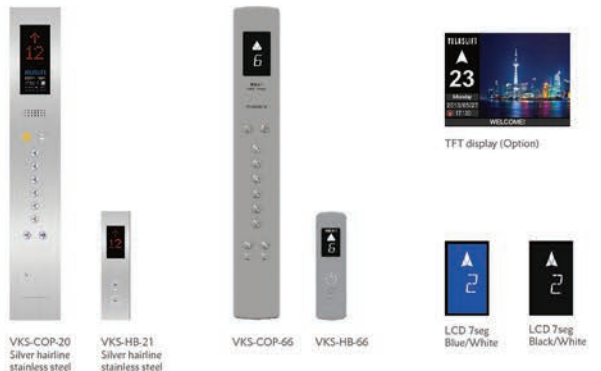

Operating panels | *Bedienpaneel*

VKS-COP-20
Silver hairline
stainless steel

VKS-HB-21
Silver hairline
stainless steel

VKS-COP-66

VKS-HB-66

TFT display (Option)

LCD 7seg
Blue/White

LCD 7seg
Black/White