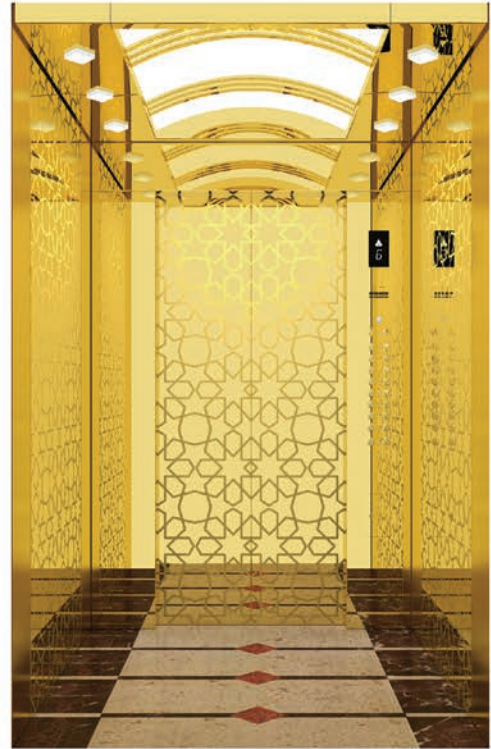

Cabin wall | Material Kabieu kabinenwand

Ceiling | Decke

Floor | Boden