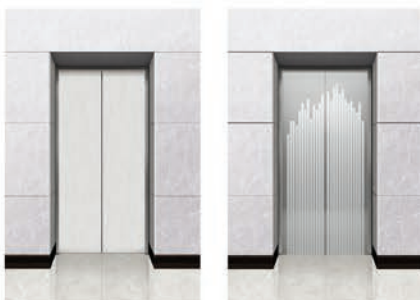

Landing door | *Schachtabchlussstür* Handrail | *Handlauf*

VKS-D-06
Silver hairline stainless steel

VKS-HR-01
Silver hairline stainless steel

VKS-HR-02
Silver mirror stainless steel

VKS-HR-04
Silver mirror stainless steel