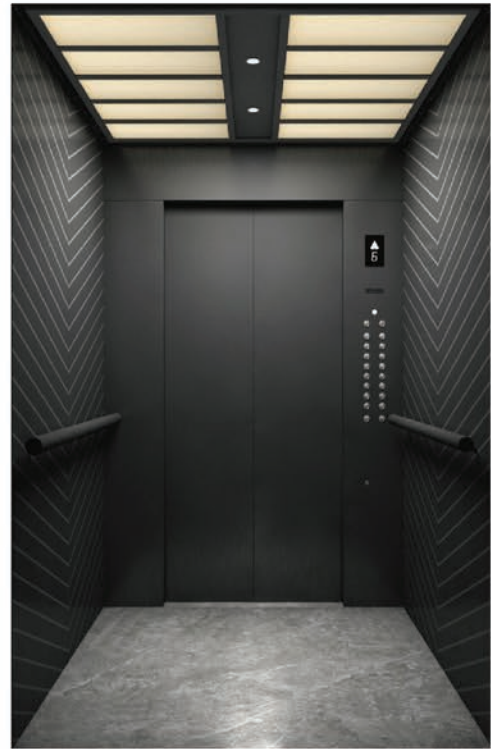

VOLKSLIFT MATRIX

Car decoration | Kabinengestaltung

3D Panorama