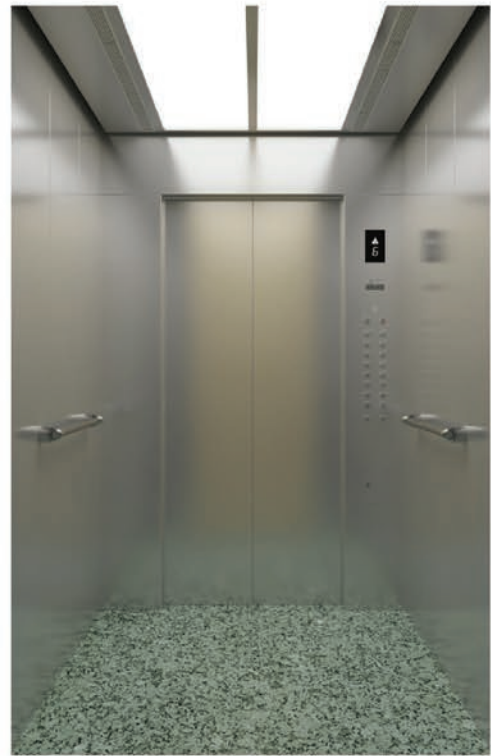

VOLKSLIFT CYBER

Car decoration | Kabinengestaltung

3D Panorama