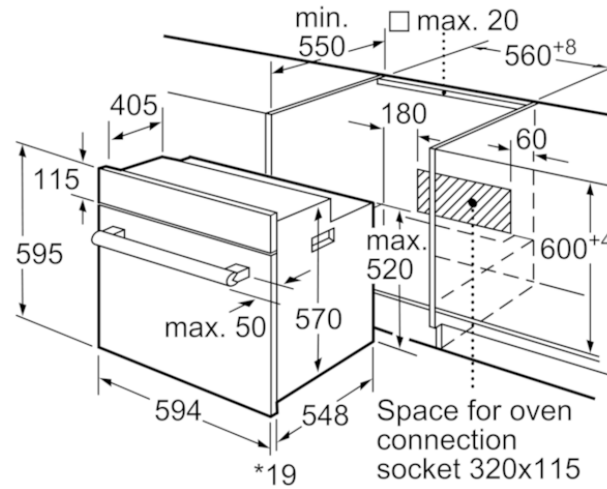

Technical Data

Product Features
 Product color : Black
 Construction type : Built-in
 Integrated Cleaning system : No
 Required cutout size (HxWxD) (mm) : 575-597 x 560-568 x 550
 Overall appliance dimensions (HxWxD) (mm) : 595 x 594 x 548
 Product packaging dimensions (HxWxD) (mm) : 665 x 680 x 660
 Control Panel Material : Glass
 Door Material - primary cavity : Glass
 Net weight (kg) : 32.626
 Usable volume of cavity (l) : 66
 Cooking mode : Bottom heat, Conventional heat, Defrost, Full width variable broil, Hot Air, Hot air broiling, Hotair gentle, Pizza setting
 Primary cavity material : Other
 Number of interior lights : 1
 Approval certificates : CE, VDE
 Power cord length (cm) : 100
 Interior Lights - primary cavity : 1
 Pull-out system : 1-level
 Timer settings : Alarm, Off, On
 Included accessories : 1 x enamel baking tray, 1 x combination grid, 1 x universal pan
 Broil Element Wattages primary cavity (W) : 2800

Consumption and connection features

Energy efficiency class (2010/30/EC) : A
 Energy consumption per cycle conventional (2010/30/EC) : 0.98
 Energy consumption per cycle forced air convection (2010/30/EC) : 0.79
 Energy efficiency index (2010/30/EC) : 95.2
 Watts (W) : 3300
 Current (A) : 16
 Volts (V) : 220-240
 Frequency (Hz) : 50; 60
 Plug type : fixed connection, no plug
 Product color : Black
 Energy source : Electric
 Approval certificates : CE, VDE
 Product packaging dimensions (HxWxD) (in) : 26.18 x 25.98 x 26.77
 Net weight (lbs) : 72.000
 Gross weight (lbs) : 76
 Power cord length (cm) : 100
 Net weight (kg) : 32.626
 Gross weight (kg) : 35.0

* 20 mm for metal fascias

measurements in mm

* 20 mm for metal fascias

measurements in mm

* With metal fronts 20 mm

Dimensions in mm