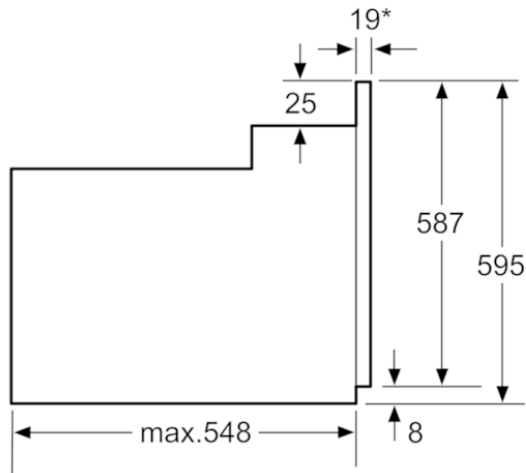

Technical Data

Product Features
 Product color : Black
 Construction type : Built-in
 Integrated Cleaning system : No
 Required cutout size (HxWxD) (mm) : 575-597 x 560-568 x 550
 Overall appliance dimensions (HxWxD) (mm) : 595 x 594 x 548
 Product packaging dimensions (HxWxD) (mm) : 665 x 680 x 660
 Control Panel Material : Glass
 Door Material - primary cavity : Glass
 Net weight (kg) : 32.626
 Usable volume of cavity (l) : 66
 Cooking mode : Bottom heat, Conventional heat, Defrost, Full width variable broil, Hot Air, Hot air broiling, Hotair gentle, Pizza setting
 Primary cavity material : Other
 Number of interior lights : 1
 Approval certificates : CE, VDE
 Power cord length (cm) : 100
 Interior Lights - primary cavity : 1
 Pull-out system : 1-level
 Timer settings : Alarm, Off, On
 Included accessories : 1 x enamel baking tray, 1 x combination grid, 1 x universal pan
 Broil Element Wattages primary cavity (W) : 2800

Consumption and connection features

Energy efficiency class (2010/30/EC) : A
 Energy consumption per cycle conventional (2010/30/EC) : 0.98
 Energy consumption per cycle forced air convection (2010/30/EC) : 0.79
 Energy efficiency index (2010/30/EC) : 95.2
 Watts (W) : 3300
 Current (A) : 16
 Volts (V) : 220-240
 Frequency (Hz) : 50; 60
 Plug type : fixed connection, no plug
 Product color : Black
 Energy source : Electric
 Approval certificates : CE, VDE
 Product packaging dimensions (HxWxD) (in) : 26.18 x 25.98 x 26.77
 Net weight (lbs) : 72.000
 Gross weight (lbs) : 76
 Power cord length (cm) : 100
 Net weight (kg) : 32.626
 Gross weight (kg) : 35.0

Alternative colors available

Bosch
HBJ538EB0M
Oven

Predecessor:

Successor:

EAN code:
4242005048052

sales programme:

BOSCH

Serie | 4, Single Wall Oven, Black
HBJ538EB0M

* 20 mm for metal fascias

measurements in mm

* 20 mm for metal fascias

measurements in mm

* With metal fronts 20 mm

Dimensions in mm