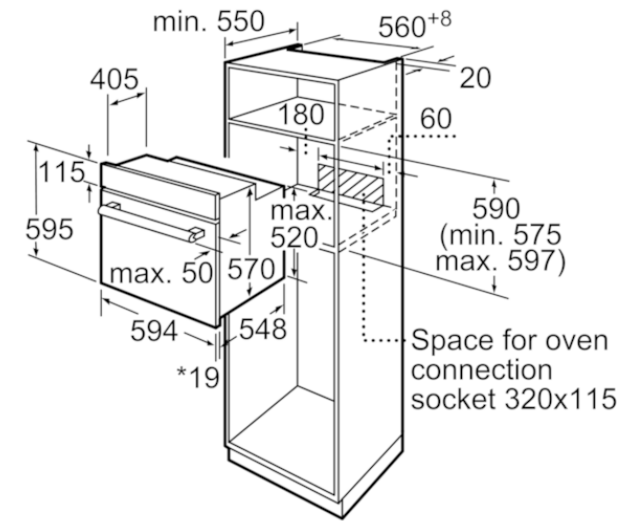

Technical Data

Product Features
 Product color : Black
 Construction type : Built-in
 Integrated Cleaning system : No
 Required cutout size (HxWxD) (mm) : 575-597 x 560-568 x 550
 Overall appliance dimensions (HxWxD) (mm) : 595 x 594 x 548
 Product packaging dimensions (HxWxD) (mm) : 665 x 680 x 660
 Control Panel Material : Glass
 Door Material - primary cavity : Glass
 Net weight (kg) : 32.626
 Usable volume of cavity (l) : 66
 Cooking mode : Bottom heat, Conventional heat, Defrost, Full width variable broil, Hot Air, Hot air broiling, Hotair gentle, Pizza setting
 Primary cavity material : Other
 Number of interior lights : 1
 Approval certificates : CE, VDE
 Power cord length (cm) : 100
 Interior Lights - primary cavity : 1
 Pull-out system : 1-level
 Timer settings : Alarm, Off, On
 Included accessories : 1 x enamel baking tray, 1 x combination grid, 1 x universal pan
 Broil Element Wattages primary cavity (W) : 2800

Consumption and connection features

Energy efficiency class (2010/30/EC) : A
 Energy consumption per cycle conventional (2010/30/EC) : 0.98
 Energy consumption per cycle forced air convection (2010/30/EC) : 0.79
 Energy efficiency index (2010/30/EC) : 95.2
 Watts (W) : 3300
 Current (A) : 16
 Volts (V) : 220-240
 Frequency (Hz) : 50; 60
 Plug type : fixed connection, no plug
 Product color : Black
 Energy source : Electric
 Approval certificates : CE, VDE
 Product packaging dimensions (HxWxD) (in) : 26.18 x 25.98 x 26.77
 Net weight (lbs) : 72.000
 Gross weight (lbs) : 76
 Power cord length (cm) : 100
 Net weight (kg) : 32.626
 Gross weight (kg) : 35.0

* 20 mm for metal fascias

measurements in mm

* 20 mm for metal fascias

measurements in mm

* With metal fronts 20 mm

Dimensions in mm