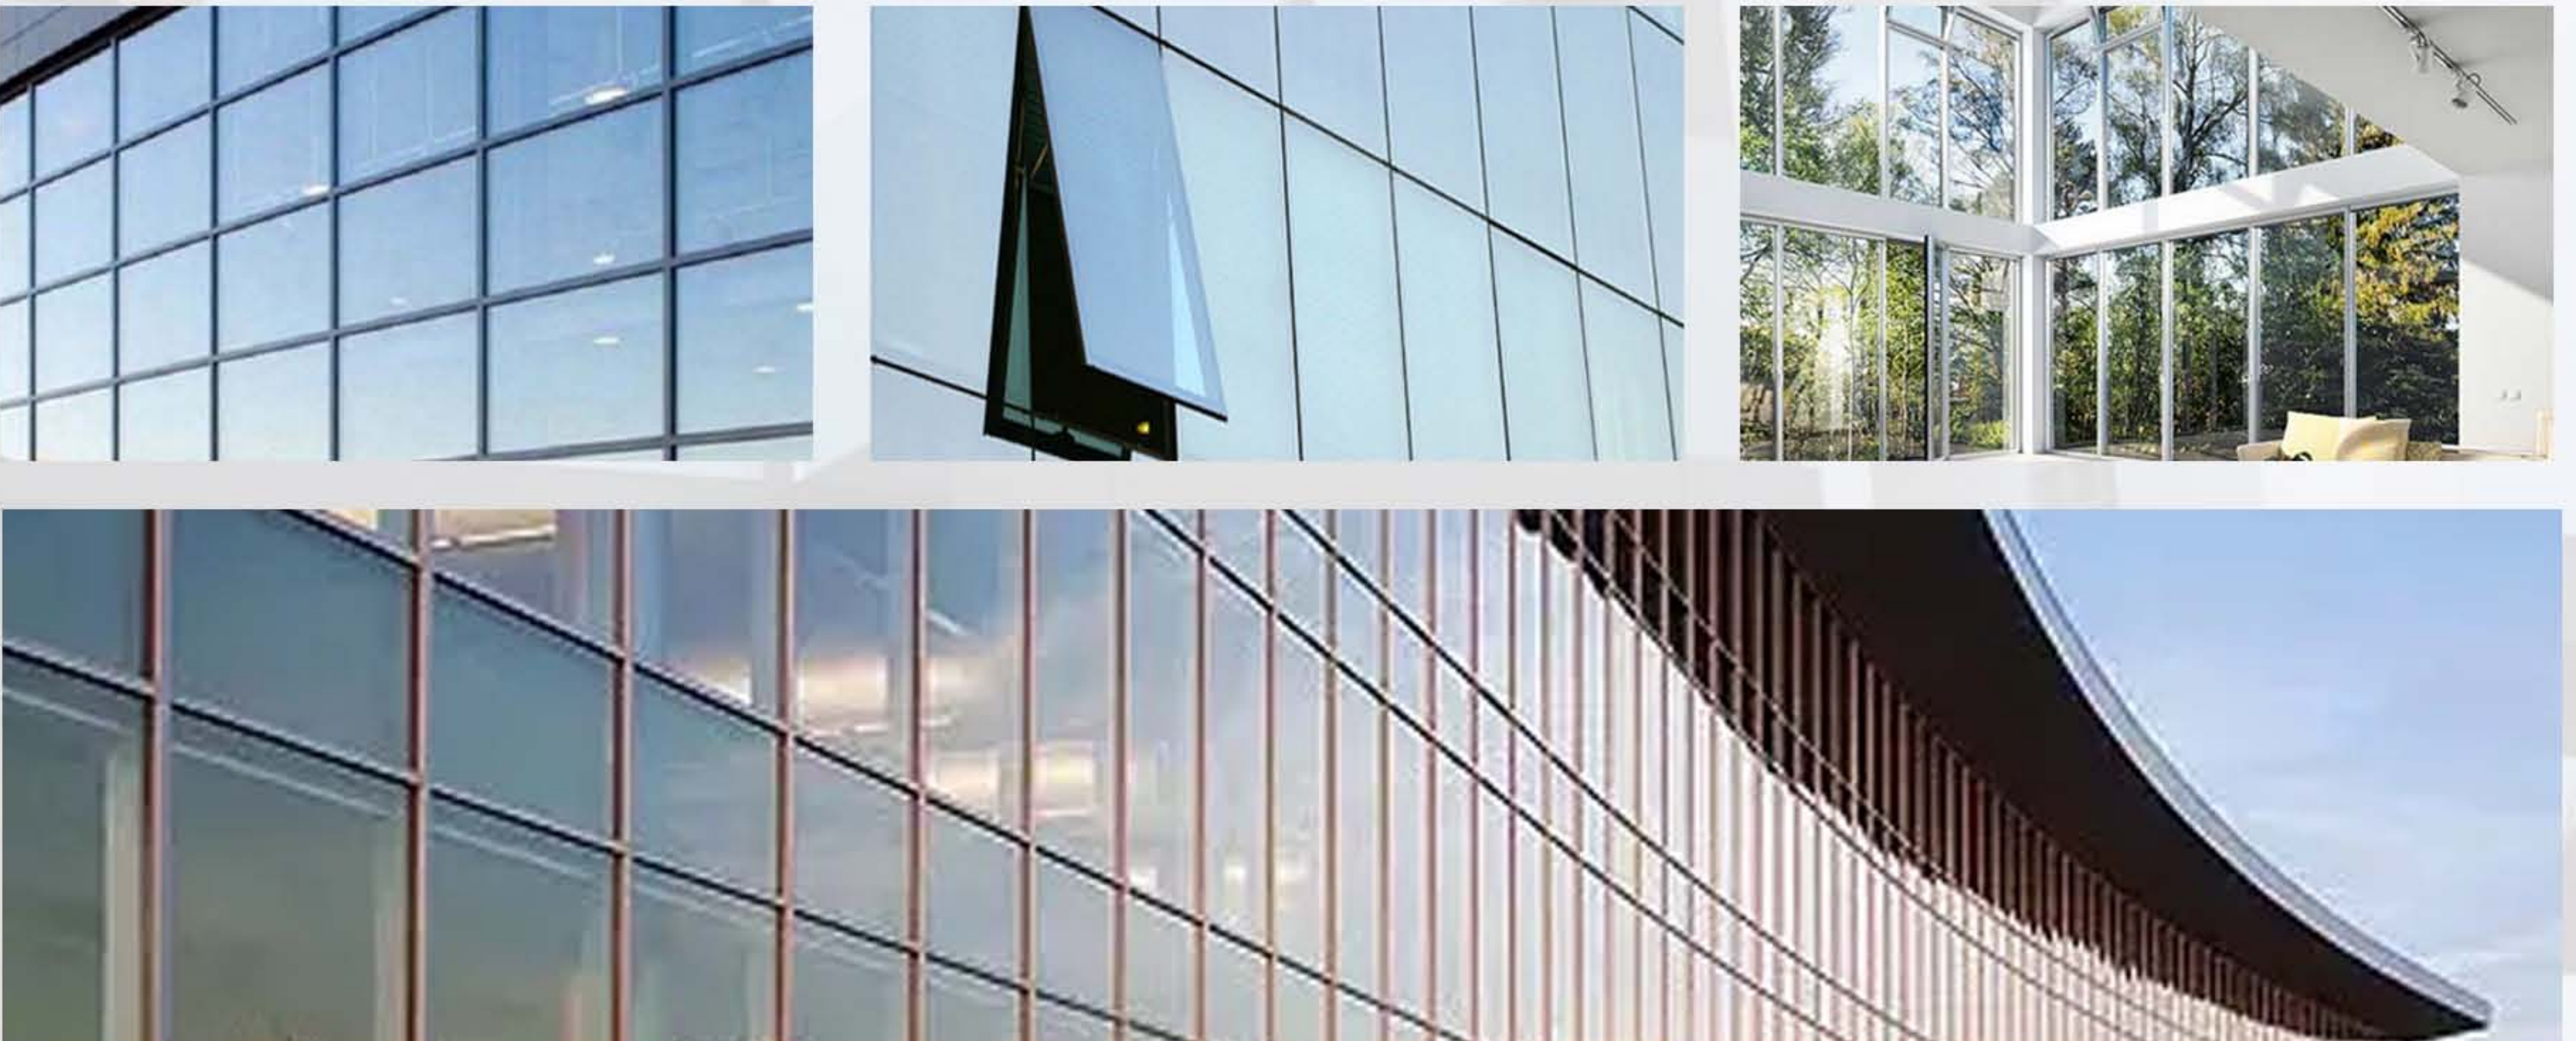

## Aluminum is your best choice.

Aluminum is a silvery, lightweight, heavy duty and corrosion-resistant material. Aluminum is used in the manufacture of doors, windows, partitions, curtain walls, skylights, and other construction works, it is the best seller in this field. The features of the aluminum frame are the possibility of placing double glazing (DGU) that will isolate sound and provide greater protection and energy savings through the glass that reflects light and heat. Aluminum can be coated with special colors material to prevent scratches and fading.

### CURTAIN WALL